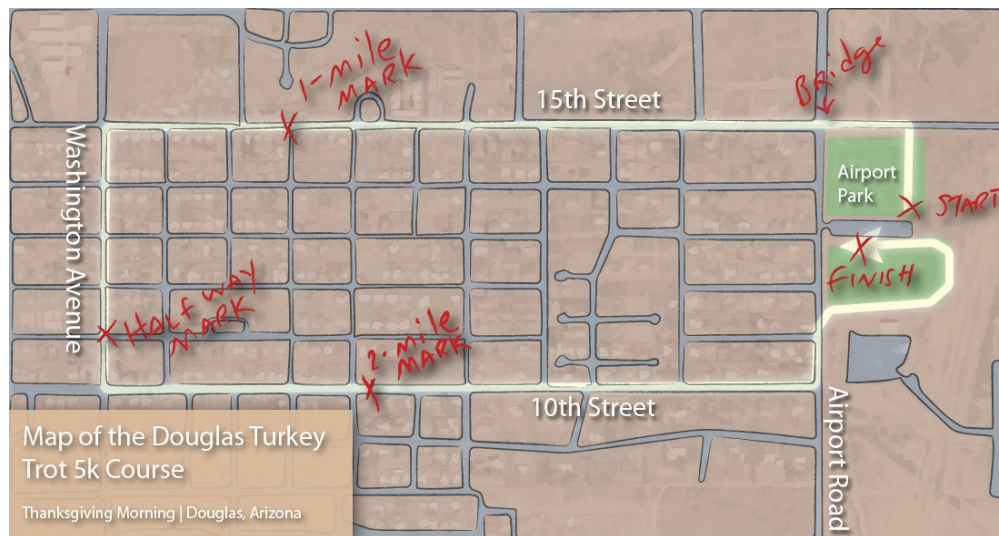

General map of the area

Notes--

1. Airport Park is located on 15th St., Airport Park Road in Douglas, Arizona.

5K competitive race | 5K fun walk map

Notes--

1. This course has been laid out by Mr. David Bond, Douglas high school cross country coach.
2. There will be two water stops on the course.
3. Police escorts and ambulance service will be available.

Airport Park in-park events map

Notes--

1. The events held within Airport Park will be for those aged 2 to 12.